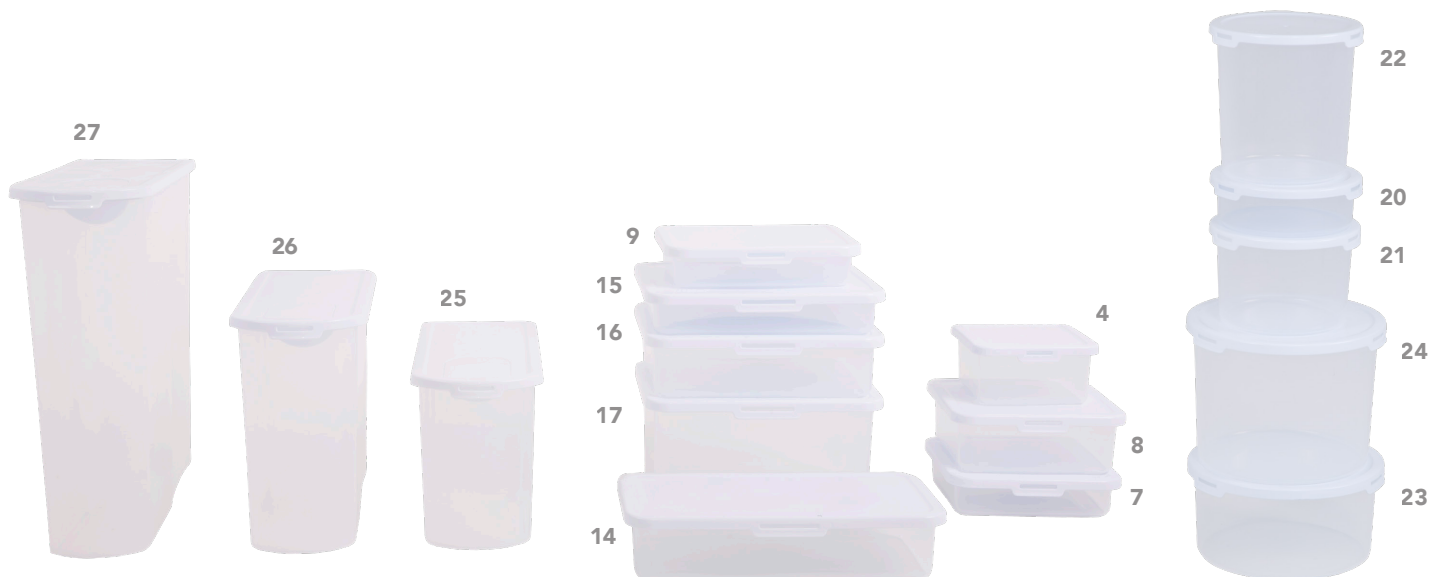

Clear Ice White

	Code	Description	Dimensions (cm)	Weight (kg)
16	☉ 18600	7.02 Food Locker 2L Rectangular	23 x 20 x 6	0.257
17	☉ 18625	7.03 Food Locker 4.1L Rectangular	23 x 20 x 12	0.329
18	☉ 18675	8.01 Food Locker 2.75L Rectangular	25.5 x 18 x 8	0.284
19	☉ 18700	8.02 Food Locker 4.2L Rectangular	25.5 x 18 x 12	0.338
20	☉ 18900	10.01 Food Locker 650ml Round	15 x 15 x 5	0.099
21	☉ 18925	10.02 Food Locker 1.2L Round	15 x 15 x 10	0.125
22	☉ 18950	10.03 Food Locker 1.8L Round	15 x 15 x 15	0.154
23	☉ 19000	11.01 Food Locker 2.3L Round	20 x 20 x 10	0.223
24	☉ 19025	11.02 Food Locker 3.5L Round	20 x 20 x 15	0.261
25	☉ 19175	13.01 Food Locker 3.5L Cereal Dispenser	12 x 29.5 x 16	0.352
26	☉ 19200	13.02 Food Locker 5L Cereal Dispenser	12 x 29.5 x 21.5	0.401
27	☉ 19225	13.03 Food Locker 8L Cereal Dispenser	12 x 29.5 x 33	0.546