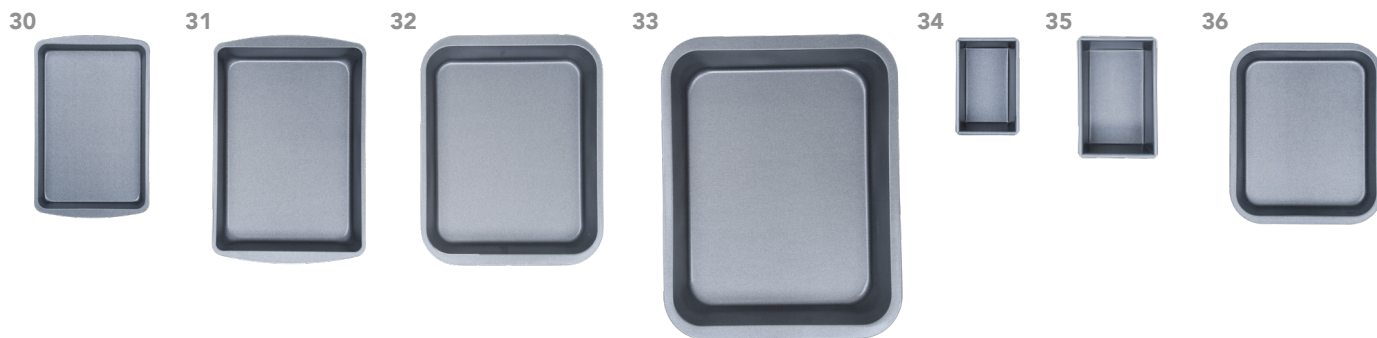

	Code	Description	Dimensions (cm)	Weight (kg)
1	50000	Non-Stick 27cm Medium Roaster	27 x 21.5 x 3.5 (Ext.)	0.218
2	50025	Non-Stick 35cm Large Roaster	35 x 26 x 4.5 (Ext.)	0.339
3	50050	Non-Stick 38cm XLarge Roaster	38 x 31.5 x 6 (Ext.)	0.479
4	50075	Non-Stick 22cm Quiche Tin	25 x 2.5 (Ext.)	0.205
5	50100	Non-Stick 36cm Oven Tray	36 x 25 x 2 (Ext.)	0.334
6	50125	Non-Stick Chip Tray	38.5 x 30.5 x 2 (Ext.)	0.387
7	50150	Non-Stick 30cm Pizza Tray	33 x 33 x 1.5 (Ext.)	0.291
8	50175	Non-Stick Baking Sheet	33.5 x 30.5 x 1.5 (Ext.)	0.539
9	50200	Non-Stick 12 Cup Muffin Tin	35 x 27 x 3.5 (Ext.)	0.518
10	50225	Non-Stick 12 Cup Bin Sheet	35.5 x 27 x 2.5 (Ext.)	0.355
11	50250	Non-Stick 22cm Springform	22.5 x 22.5 x 6 (Int.)	0.335
12	50275	Non-Stick 20cm Multi Use Tin	24 x 24 x 4 (Ext.)	0.264
13	50300	Non-Stick 18cm Sandwich Tin	19.5 x 19.5 x 3.5 (Int.)	0.163
14	50325	Non-Stick 2lb Loaf Tin	21.5 x 11 x 5.5 (Int.)	0.17
15	50350	Non-Stick 4 Cup Yorkshire Pudding Tray	23.5 x 23.5 x 2.5 (Ext.)	0.204

	Code	Description	Dimensions (cm)	Weight (kg)
16	50375	Non-Stick 20cm Round Cake Tin	20.5 x 20.5 x 8.5 (Int.)	0.336
17	50400	Non-Stick 20cm Square Cake Tin	20.5 x 20.5 x 7.5 (Int.)	0.42
18	50425	Non-Stick 21cm Sandwich Tin	22.5 x 22.5 x 5 (Int.)	0.232
19	50475	Non-Stick 18cm Springform Cake Tin	18 x 18 x 6.5 (Int.)	0.327
20	50500	Non-Stick 20cm Springform Cake Tin	20.5 x 20.5 x 6.5 (Int.)	0.385
21	50525	Non-Stick 24cm Springform Cake Tin	24.5 x 24.5 x 6.5 (Int.)	0.485
22	50550	Non-Stick Heart Springform Cake Tin	22.5 x 21.5 x 6.5 (Int.)	0.353
23	50575	Non-Stick Dual Oven Tray	40 x 35.5 x 2 (Ext.)	0.48
24	50600	Non-Stick Large Baking Sheet	41 x 35 x 1.5 (Ext.)	0.75
25	50625	Non-Stick 1lb Loaf Tin	19 x 9 x 5 (Int.)	0.142
26	50650	Non-Stick 24cm Pie Dish	23.5 x 3 (Ext.)	0.165
27	50675	Non-Stick 6 Cup Muffin Tin	26.5 x 18.5 x 3 (Ext.)	0.271
28	50700	Non-Stick Square Tray with Chevrons	31.5 x 31.5 x 2 (Ext.)	0.557
29	50725	Non-Stick 39cm Tray & Chevrons	39 x 31 x 1.5 (Ext.)	0.665