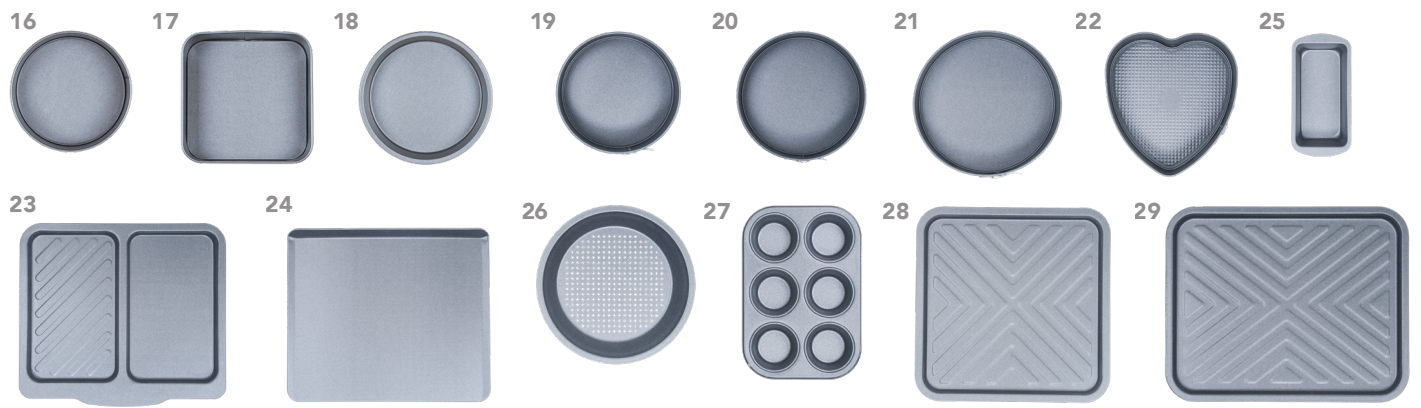

	Code	Description	Dimensions (cm)	Weight (kg)
1	50000	Non-Stick 27cm Medium Roaster	27 x 21.5 x 3.5 (Ext.)	0.218
2	50025	Non-Stick 35cm Large Roaster	35 x 26 x 4.5 (Ext.)	0.339
3	50050	Non-Stick 38cm XLarge Roaster	38 x 31.5 x 6 (Ext.)	0.479
4	50075	Non-Stick 22cm Quiche Tin	25 x 2.5 (Ext.)	0.205
5	50100	Non-Stick 36cm Oven Tray	36 x 25 x 2 (Ext.)	0.334
6	50125	Non-Stick Chip Tray	38.5 x 30.5 x 2 (Ext.)	0.387
7	50150	Non-Stick 30cm Pizza Tray	33 x 33 x 1.5 (Ext.)	0.291
8	50175	Non-Stick Baking Sheet	33.5 x 30.5 x 1.5 (Ext.)	0.539
9	50200	Non-Stick 12 Cup Muffin Tin	35 x 27 x 3.5 (Ext.)	0.518
10	50225	Non-Stick 12 Cup Bin Sheet	35.5 x 27 x 2.5 (Ext.)	0.355
11	50250	Non-Stick 22cm Springform	22.5 x 22.5 x 6 (Int.)	0.335
12	50275	Non-Stick 20cm Multi Use Tin	24 x 24 x 4 (Ext.)	0.264
13	50300	Non-Stick 18cm Sandwich Tin	19.5 x 19.5 x 3.5 (Int.)	0.163
14	50325	Non-Stick 2lb Loaf Tin	21.5 x 11 x 5.5 (Int.)	0.17
15	50350	Non-Stick 4 Cup Yorkshire Pudding Tray	23.5 x 23.5 x 2.5 (Ext.)	0.204

	Code	Description	Dimensions (cm)	Weight (kg)
16	50375	Non-Stick 20cm Round Cake Tin	20.5 x 20.5 x 8.5 (Int.)	0.336
17	50400	Non-Stick 20cm Square Cake Tin	20.5 x 20.5 x 7.5 (Int.)	0.42
18	50425	Non-Stick 21cm Sandwich Tin	22.5 x 22.5 x 5 (Int.)	0.232
19	50475	Non-Stick 18cm Springform Cake Tin	18 x 18 x 6.5 (Int.)	0.327
20	50500	Non-Stick 20cm Springform Cake Tin	20.5 x 20.5 x 6.5 (Int.)	0.385
21	50525	Non-Stick 24cm Springform Cake Tin	24.5 x 24.5 x 6.5 (Int.)	0.485
22	50550	Non-Stick Heart Springform Cake Tin	22.5 x 21.5 x 6.5 (Int.)	0.353
23	50575	Non-Stick Dual Oven Tray	40 x 35.5 x 2 (Ext.)	0.48
24	50600	Non-Stick Large Baking Sheet	41 x 35 x 1.5 (Ext.)	0.75
25	50625	Non-Stick 1lb Loaf Tin	19 x 9 x 5 (Int.)	0.142
26	50650	Non-Stick 24cm Pie Dish	23.5 x 3 (Ext.)	0.165
27	50675	Non-Stick 6 Cup Muffin Tin	26.5 x 18.5 x 3 (Ext.)	0.271
28	50700	Non-Stick Square Tray with Chevrons	31.5 x 31.5 x 2 (Ext.)	0.557
29	50725	Non-Stick 39cm Tray & Chevrons	39 x 31 x 1.5 (Ext.)	0.665