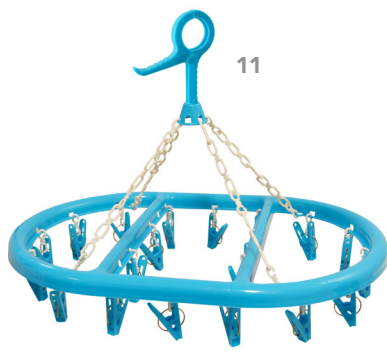

Code	Description	Dimensions (cm)	Weight (kg)
1  10653	Laundry 15m Steel Core Clothes Line Assorted	1,500 x 0.5 x 0.5	0.1575
2  10655	Laundry 20m Plastic Core Clothes Line Assorted	2,000 x 0.5 x 0.5	0.208
3  10656	Laundry 25m Steel Core Clothes Line Assorted	2,500 x 0.5 x 0.5	0.1575
4  11765	Laundry 75L Rectangular Hamper	59 x 34 x 59	2.1955
5  11766	Laundry Set of 20 Soft Grip Pegs Assorted	8.5 x 5.5 x 14	0.1925
6  12161	Big Deal Round Laundry Basket	49 x 49 x 35	0.56
7  13369 13370	Laundry Adult Coat Hangers Set of 4	41.5 x 4 x 23	0.228
8  13371 13372	Laundry Adult Coat Hangers Set of 8	41.5 x 7 x 23	0.456
9  13375 13376	Laundry Junior Coat Hangers Set of 4	29 x 4 x 18	0.155
10  13377 13378	Laundry Junior Coat Hangers Set of 8	29 x 7 x 18	0.31

 Ice White
  Duck Egg Blue
  Soft Lime
  Grey
  Blueberry
  Lime

	Code	Description	Dimensions (cm)	Weight (kg)
11	 20127	Laundry 20pc Plastic Peg Dryer Assorted	45 x 30.5	0.21
12	 20128	Laundry Set of 20 Plastic Pegs Assorted	8 x 4.5 x 13.5	0.1665
13	 20131	Peg Basket 24 Soft Grip Pegs Assorted	21.5 x 17 x 13	0.3205
14	 29700  29708  29709  29710	Flexi Store 50L Laundry Basket	60 x 37 x 40.5	1.242
15	 29753  29754  29755	Flexi Store 8L Laundry Utility	33 x 22 x 20	0.354