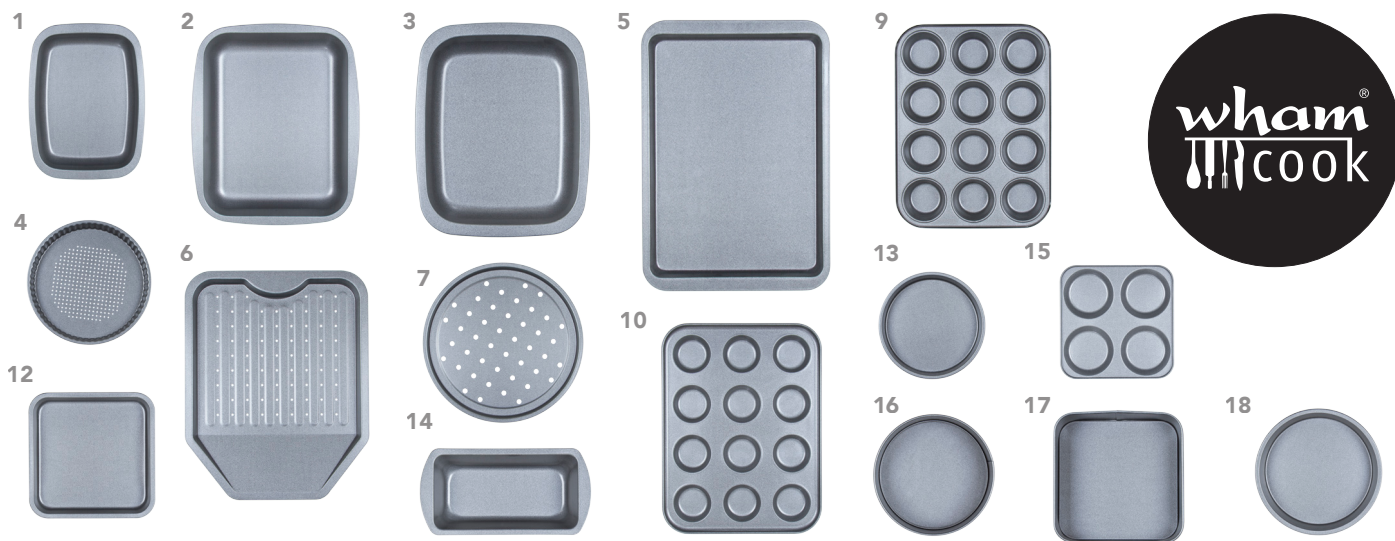

	Code	Description	Dimensions (cm)	Weight (kg)
1	50000	Non-Stick 27cm Medium Roaster	27 x 21.5 x 3.5 (Ext.)	0.218
2	50025	Non-Stick 35cm Large Roaster	35 x 26 x 4.5 (Ext.)	0.339
3	50050	Non-Stick 38cm XLarge Roaster	38 x 31.5 x 6 (Ext.)	0.479
4	50075	Non-Stick 22cm Quiche Tin	25 x 2.5 (Ext.)	0.205
5	50100	Non-Stick 36cm Oven Tray	36 x 25 x 2 (Ext.)	0.334
6	50125	Non-Stick Chip Tray	38.5 x 30.5 x 2 (Ext.)	0.387
7	50150	Non-Stick 30cm Pizza Tray	33 x 33 x 1.5 (Ext.)	0.291
8	50175	Non-Stick Baking Sheet	33.5 x 30.5 x 1.5 (Ext.)	0.539
9	50200	Non-Stick 12 Cup Muffin Tin	35 x 27 x 3.5 (Ext.)	0.518
10	50225	Non-Stick 12 Cup Bin Sheet	35.5 x 27 x 2.5 (Ext.)	0.355
11	50250	Non-Stick 22cm Springform	22.5 x 22.5 x 6 (Int.)	0.335
12	50275	Non-Stick 20cm Multi Use Tin	24 x 24 x 4 (Ext.)	0.264
13	50300	Non-Stick 18cm Sandwich Tin	19.5 x 19.5 x 3.5 (Int.)	0.163
14	50325	Non-Stick 2lb Loaf Tin	21.5 x 11 x 5.5 (Int.)	0.17
15	50350	Non-Stick 4 Cup Yorkshire Pudding Tray	23.5 x 23.5 x 2.5 (Ext.)	0.204
16	50375	Non-Stick 20cm Round Cake Tin	20.5 x 20.5 x 8.5 (Int.)	0.336
17	50400	Non-Stick 20cm Square Cake Tin	20.5 x 20.5 x 7.5 (Int.)	0.42
18	50425	Non-Stick 21cm Sandwich Tin	22.5 x 22.5 x 5 (Int.)	0.232