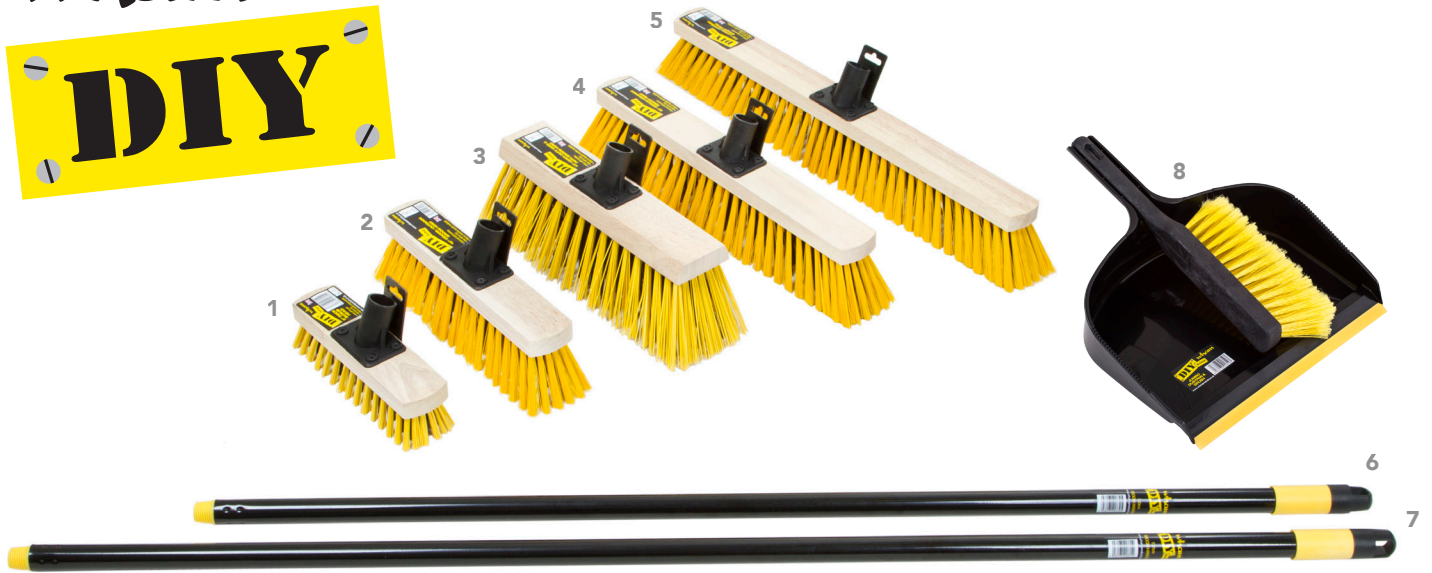

wham®

	Code	Description	Dimensions (cm)	Weight (kg)
1	●● 20315	9" Deck Scrub Head FSC 100%	23 x 5.5 x 11.5	0.281
2	●● 20316	12" Indoor/Outdoor Broom Head FSC 100%	30.5 x 5.5 x 15	0.408
3	●● 20320	12" Heavy Duty Yard/Path Broom Head FSC 100%	34 x 8 x 15	NA
4	●● 20318	18" Medium Driveway Broom Head FSC 100%	46 x 5.5 x 15	0.616
5	●● 20319	24" Large Driveway Broom Head FSC 100%	61 x 5.5 x 15	0.78
6	●● 20330	Heavy Duty Steel Boom Handle 120cm	2.5 x 2.5 x 120	0.2815
7	●● 20331	Heavy Duty Steel Broom Handle 137cm	2.5 x 2.5 x 137	0.3175
8	●● 21610	Jumbo Dustpan & Brush Set	58 x 22.5 x 38	0.449

● Black ● Yellow